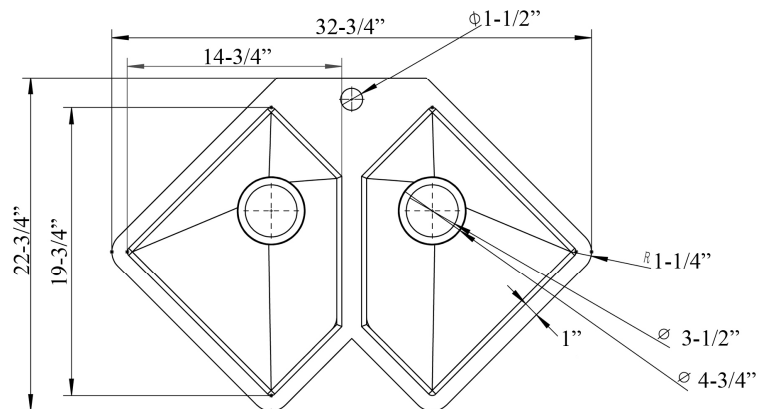

**33" MONTAGUE DOUBLE  
BOWL CORNER SINK**

Cat. No  
KSSDB2540-SS

W: 32-3/4"

D: 22-3/4"

H: 10"

**\*Please do NOT cut hole without  
template or actual product.**

**Interior Bowl Dimensions:**

Basin Interior: 14-3/4" W x 19-3/4" D  
Basin Depth: 9-1/2"

**Features:**

- ▶ Solid 16 gauge metal
- ▶ Features unique corner design
- ▶ Coated for sound insulation
- ▶ Matte finish
- ▶ Lip is 1" wide
- ▶ 3-1/2" drain
- ▶ 50/50 offset
- ▶ Drain sold separately
- ▶ Wire grid available to purchase separately,  
**KSSDB2540-WIRE**

Dimensions of fixture are nominal and may vary within the range of tolerances established by ANSI Standard A112.19.2. Dimensions and specifications subject to change without notice.